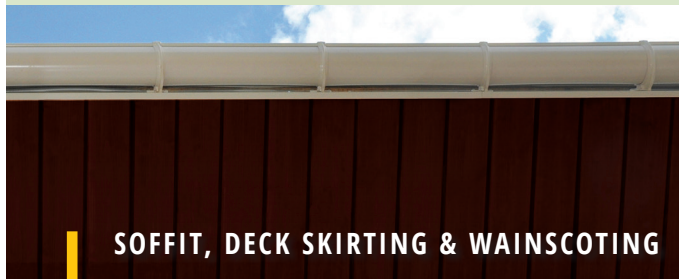

Why choose dassoXTR?

As a world leader in the development of innovative bamboo products, dassoXTR is the only bamboo product with a proven track record for use in both commercial and residential construction and remodeling projects.

EXTERIOR BAMBOO DECKING

dassoXTR's exterior bamboo decking is the ultimate exterior solution for both commercial and residential decking applications.

EXTERIOR BAMBOO RAINCLAD SIDING

Our unique sheathing system with FasTrack offers the most appealing rain screen and cladding siding solution available.

SOFFIT, DECK SKIRTING & WAINSCOTING

Elegant, luxurious, and functional, Soffit, Deck Skirting and Wainscoting specifically designed for indoor and outdoor applications.

 **dassoXTR**
Fused Bamboo® for Exterior Use