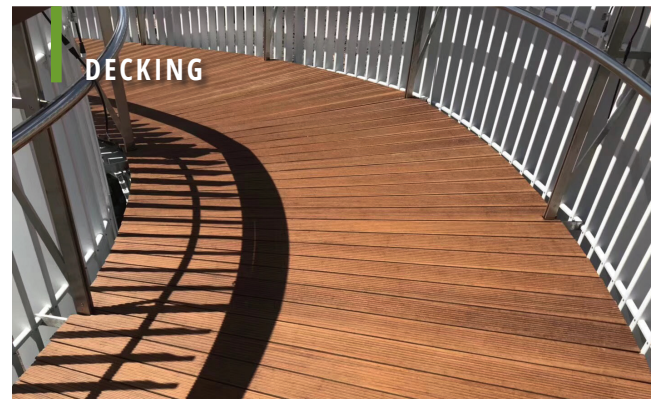

Over 100 million SqFt produced and installed!