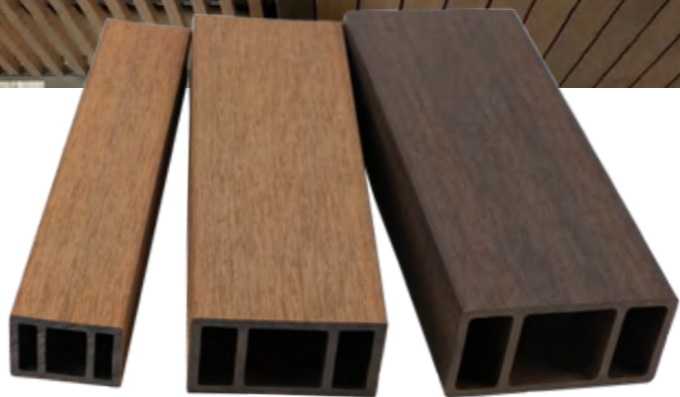

UH46
4.8 x 1.0 in

F Trim
UH50
3.0 x 2.1 in

Outside Corner Trim
UH51
2.9 x 3.2 in

F Trim

Outside Corner Trim

Siding Accessories

AW08

Screen & Partition Siding

UH17
2.4 x 1.7 in

UH25
3.9 x 2.0 in

UH26
4.7 x 2.4 in

When you want that clean modern appearance – those simple design elements that create “the look” you want, **UltraShield®** screens and partitions, stylistic statements that set your home apart without adding to all that maintenance.