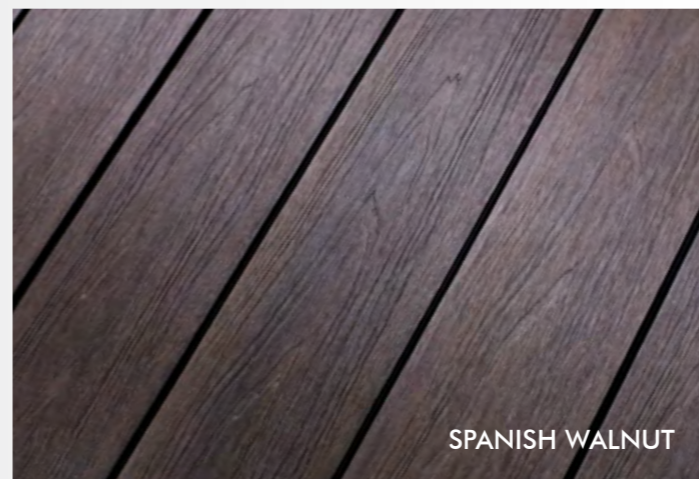

UltraShield® Naturale™

Rugged Elegance that's Just Your Style

PERUVIAN TEAK

ROMAN ANTIQUE

BRAZILIAN IPE

WESTMINSTER GRAY

SPANISH WALNUT

HAWAIIAN CHARCOAL