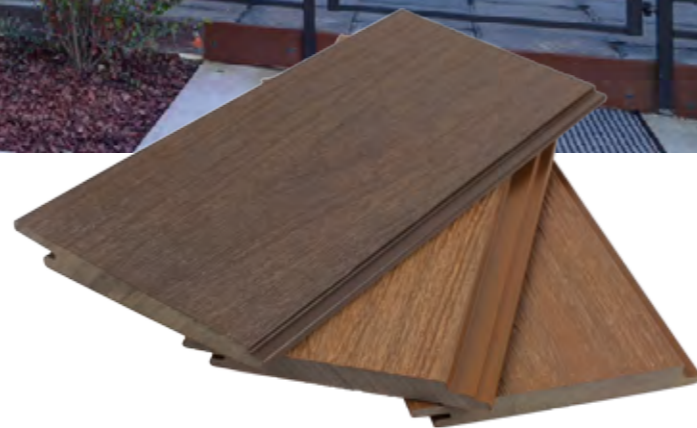

All-Weather Siding

US30